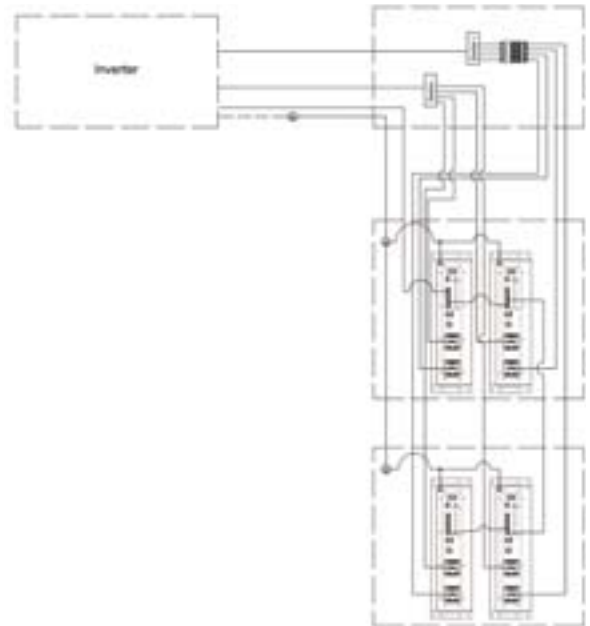

V-Box-OC Specs

Mechanical

Load Capacity	4*V5°
Structure	Busbar & DC Circuit Breaker Integrated
Dimensions (L*W*H)	25.4*15.6*54.9 inch
Weight	194lbs
Mount	Floor Mount
Enclosure Rating	IP55
Enclosure Material	SGCC(Galvanized Steel)
Cooling	Natural Convection

3D image

Mechanical wiring

Installation Guide

Scan Me

Make the Installation Easier

Pytes

PYTES (USA) ENERGY, INC

Address: 920 S Holgate St, STE 106, Seattle, Washington, 98134 USA